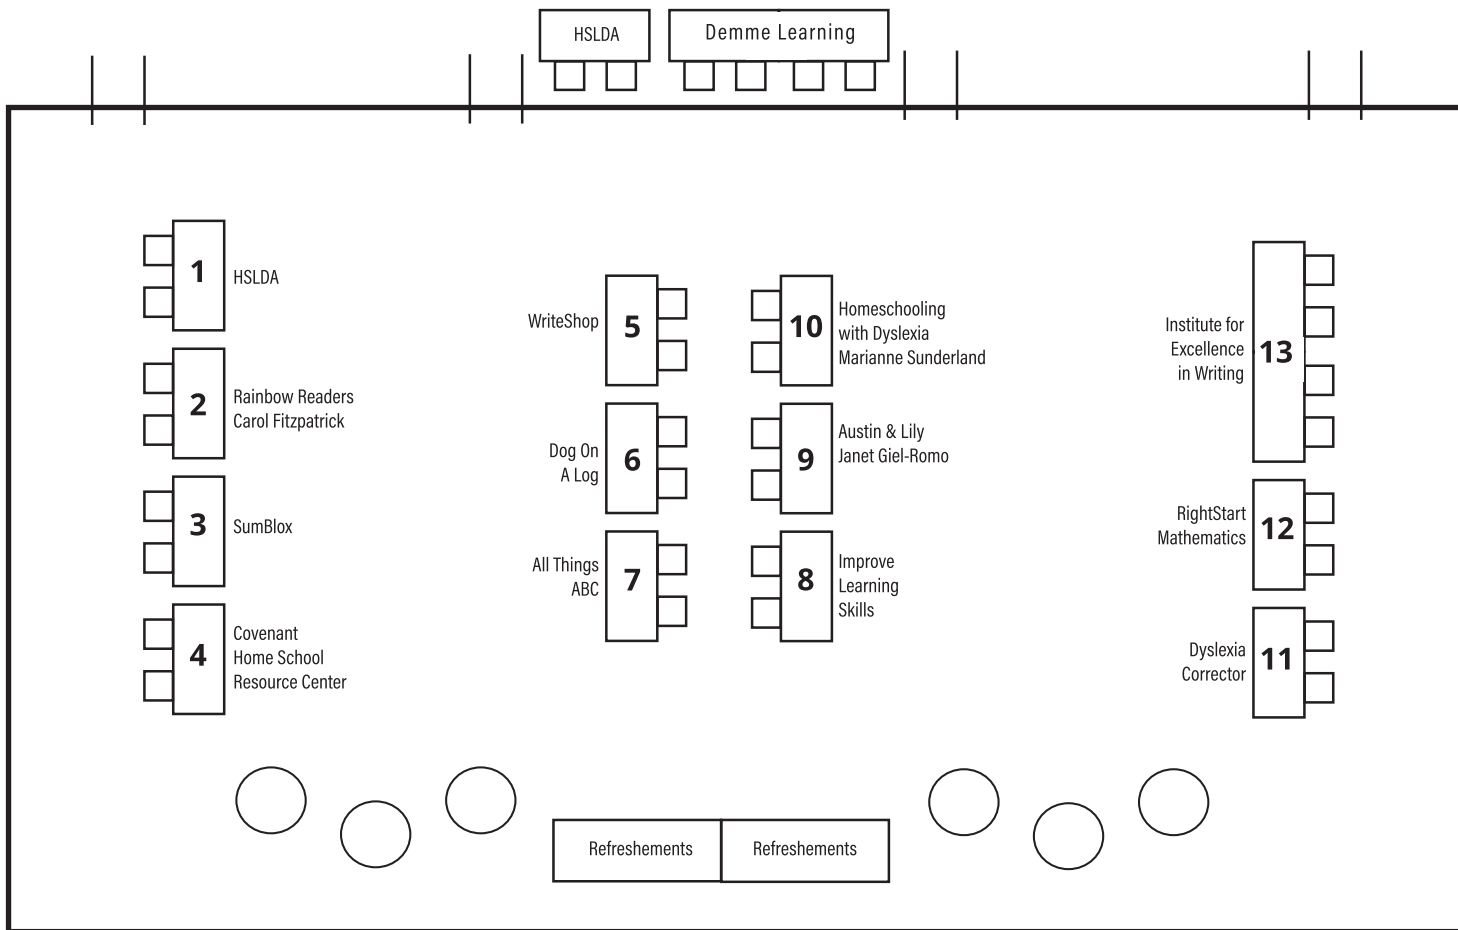

2018 AFHE Special Learners Conference

Vendor Room 1:30-3:30 pm | Room 151-154

Refreshment Break 2:15-3:00 pm in the vendor room

VENDOR LIST

All Things ABC

Austin & Lily

AUSTINLILY.COM

Covenant Home School Resource Center

CHSRC.ORG

Demme Learning / Math-U-See

DEMMELEARNING.COM

Dog on a Log Books

DOGONALOGBOOKS.COM

Dyslexia Corrector

DYSLEXIACORRECTOR.COM

Homeschooling with Dyslexia

HOMESCHOOLINGWITHDYSLEXIA.COM

HSLDA

HSLDA.ORG

Improve Learning Skills

IMPROVELEARNINGSKILLS.COM

Institute for Excellence in Writing

IEW.COM

Rainbow Readers

RAINBOWREADERS.COM

RightStart Mathematics

RIGHTSTARTMATH.COM

SumBlox

SUMBLOX.COM

WriteShop

WRITESHOP.COM

SPECIAL THANKS TO OUR SPONSORS